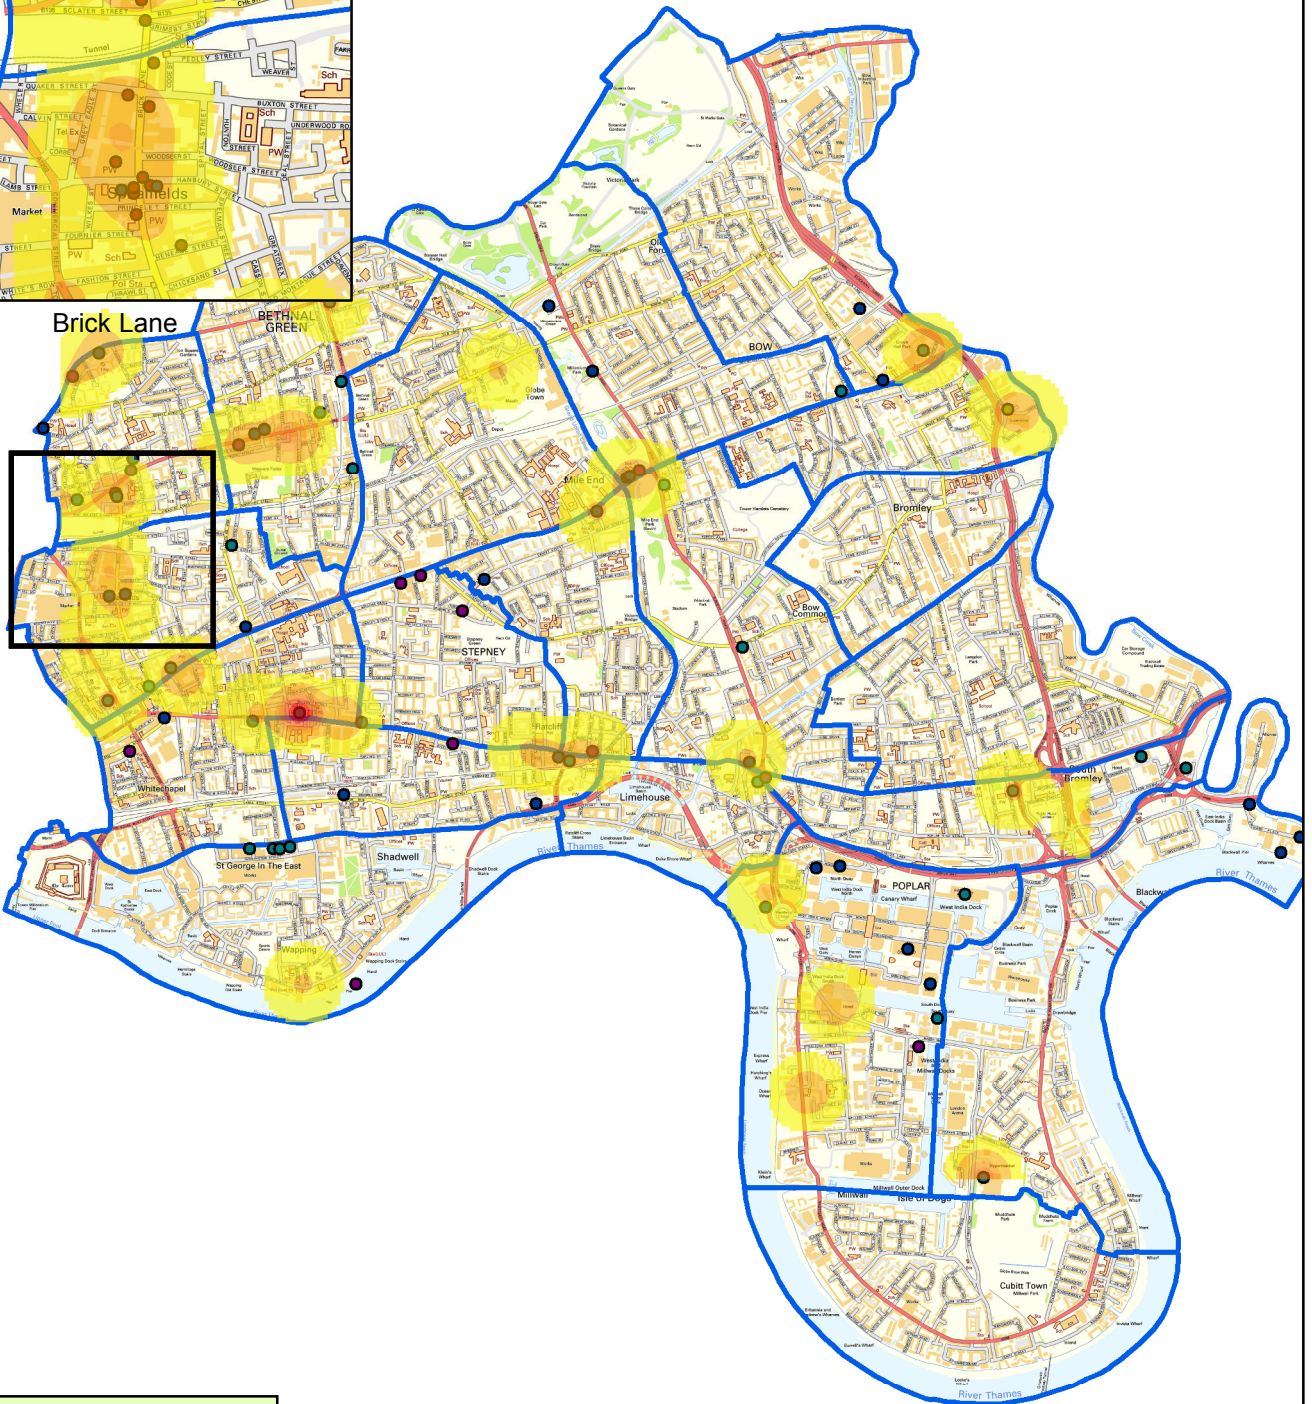

Sep 14 to Aug 15 ASB/crime hotspot map for licensed premises between 3am and 4am

Premises Opening Hours

- Open 24hrs
- Closing 3am-4am
- Closing 4am-5am
- Closing 5am-6am

Between September 2014 and August 2015 there have been 54 incidents reported to the Council or the Police relating to a licensed premises between the hours of 3am and 4am. There has been a 12% reduction in reported incidents compared to the same period in 2013 - 2014.

Brick Lane has the largest concentration of incidents with a total of 7 incidents which equates to 12%.

The premises with the most number of incidents is McDonalds on Commercial Road with 6 incidents