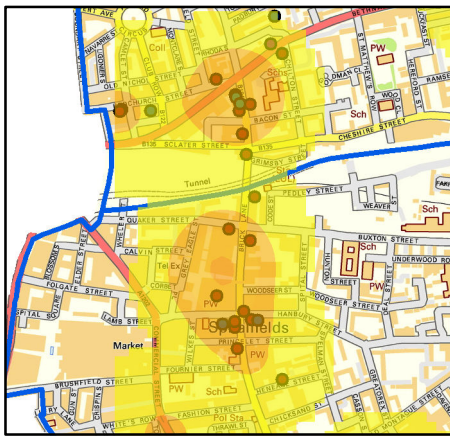

Sep 14 to Aug 15 ASB/crime hotspot map for licensed premises between 3am and 4am

Premises Opening Hours

- Open 24hrs
- Closing 3am-4am
- Closing 4am-5am
- Closing 5am-6am

Between September 2014 and August 2015 there have been 54 incidents reported to the Council or the Police relating to a licensed premises between the hours of 3am and 4am. There has been a 12% reduction in reported incidents compared to the same period in 2013 - 2014.

Brick Lane has the largest concentration of incidents with a total of 7 incidents which equates to 12%.

The premises with the most number of incidents is McDonalds on Commercial Road with 6 incidents